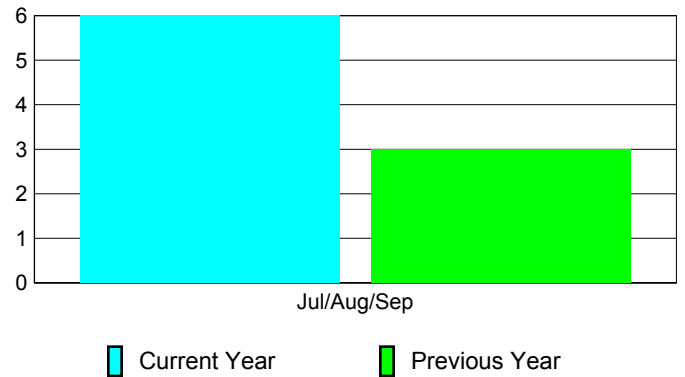

Membership Results
2010-2011

Membership
2009-2010

Month	Net Memb Goal	Actual New Memb	Actual Dropped Memb	Gain/Loss of Memb	Gain/Loss of Memb
Jul/Aug/Sep	20	10	-4	6	3
Totals	20	10	-4	6	3

Membership Results 2010-2011

Goal, New, Dropped, Gain/Loss

Comparison of Membership Gain/Loss

Current Year Compared to the Previous Year

Gender Comparison 2010-2011

Jul/Aug/Sep

■ Male ■ Female