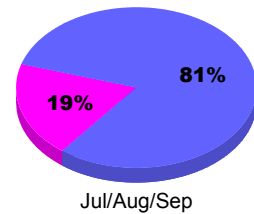

Gender Comparison 2010-2011