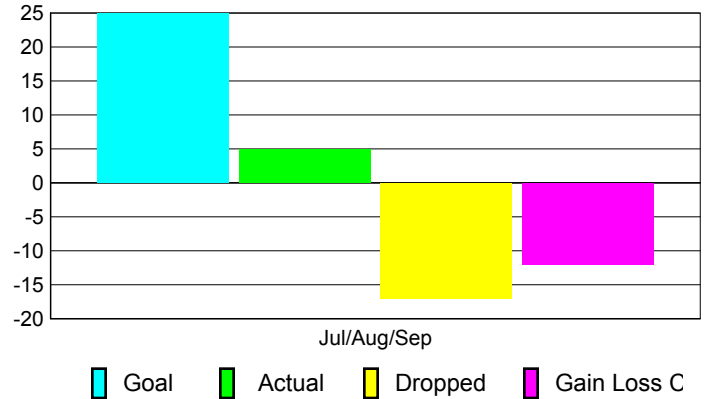

Club Results 2010-2011

Goal, New, Dropped, Gain/Loss

MEMBERSHIP

Membership Results
2010-2011

Membership
2009-2010

Month	Net Memb Goal	Actual New Memb	Actual Dropped Memb	Gain/Loss of Memb	Gain/Loss of Memb
Jul/Aug/Sep	25	5	-17	-12	0
Totals	25	5	-17	-12	0

Membership Results 2010-2011

Goal, New, Dropped, Gain/Loss

Comparison of Club Gain/Loss

Current Year Compared to the Previous Year

Comparison of Membership Gain/Loss

Current Year Compared to the Previous Year