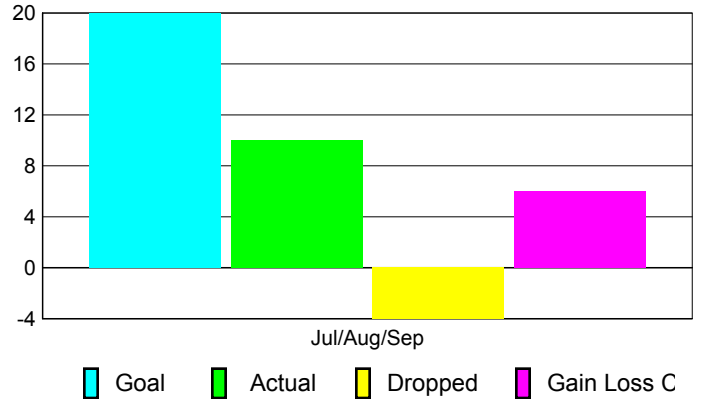

Membership Results 2010-2011

Goal, New, Dropped, Gain/Loss

Comparison of Membership Gain/Loss

Current Year Compared to the Previous Year